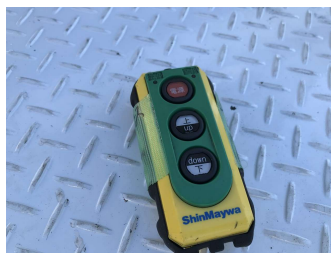

2020 Mitsubishi Canter -30 FREEZER / TAIL-LIFT

Purchase Price **\$44,000**
Includes GST, Registration & Licensing

Finance may be available on this vehicle. Ask one of our friendly staff for more information.

Gain peace of mind with Mechanical Breakdown Insurance. **Ask us how.**

Top features
None Listed

Body Style
Truck - Refrigerated

Odometer
166,000 km

Engine
3000 cc

Fuel Type
-

Transmission
Auto

Wheels
-