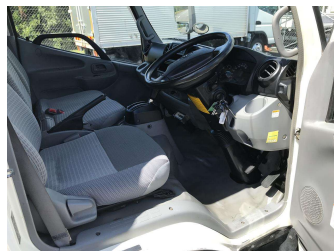

2012 Toyota Dyna 2 TON BOX / AUTOMATIC

Purchase Price **\$17,900**
Includes GST, Registration & Licensing

Finance may be available on this vehicle. Ask one of our friendly staff for more information.

Gain peace of mind with Mechanical Breakdown Insurance. **Ask us how.**

Top features
 None Listed

Body Style
Truck - Box Body

Odometer
189,000 km

Engine
4000 cc

Fuel Type
Diesel

Transmission
Auto

Wheels
 -

VIN
 -